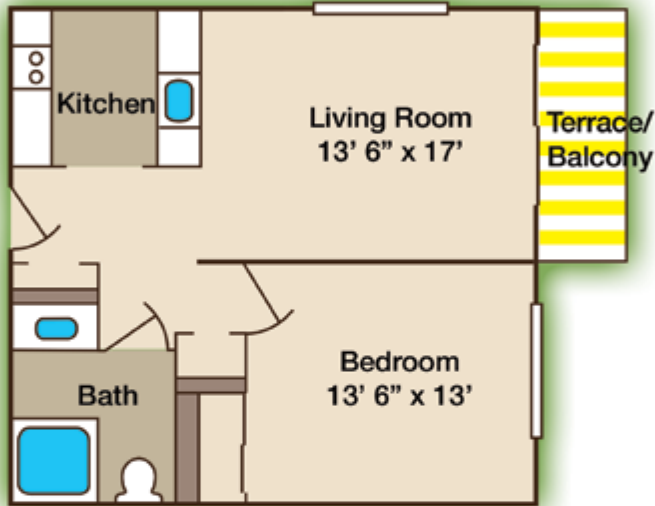

Senior Apartment Homes - Our Models

The Skaket

One Bedroom

The Skaket is a comfortable one bedroom model with a full kitchen including a dishwasher, microwave and full size refrigerator. The living space extends out onto a private balcony or terrace in the summer. The heat is individually controlled and there is wall-to-wall carpeting throughout the apartment.

- 580 square feet
- Features a spacious living area, wall-to-wall carpeting, and a private terrace or balcony
- Bright, open floor plan with large, lighted closet
- Microwave, dishwasher, and full size refrigerator
- Emergency call system
- Full load emergency back-up generator
- Cable and telephone jacks ready for hook-up