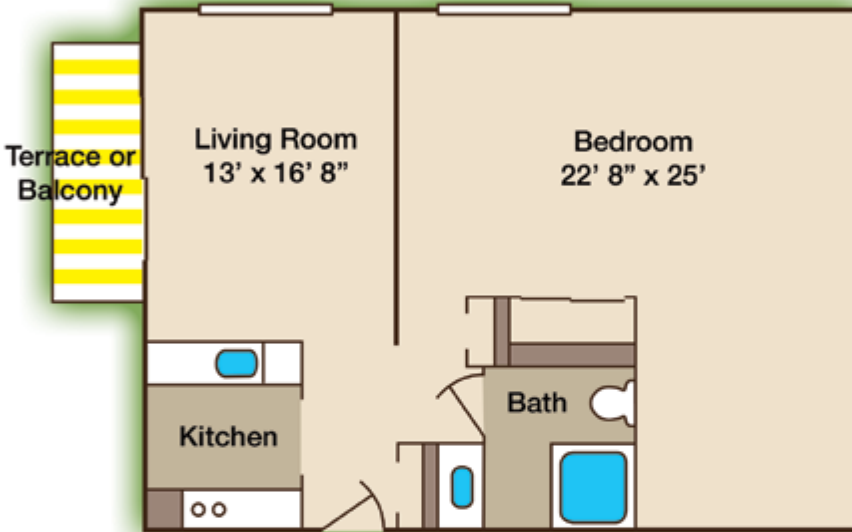

Senior Apartment Homes - Our Models

The Nauset

Deluxe One Bedroom

The Nauset is a roomy, one bedroom apartment with ample space in the oversized bedroom to create a cozy reading nook or sitting area. The bright, open living area is accentuated with large windows and sliders that lead to a private balcony or terrace. The kitchen comes with a full size refrigerator, dishwasher and microwave.

- 680 square feet
- Features a spacious living area, wall-to-wall carpeting, and a private terrace or balcony
- Bright, open floor plan with ample closet space
- Microwave, dishwasher, and full size refrigerator
- Emergency call system
- Full load emergency back-up generator
- Cable and telephone jacks ready for hook-up